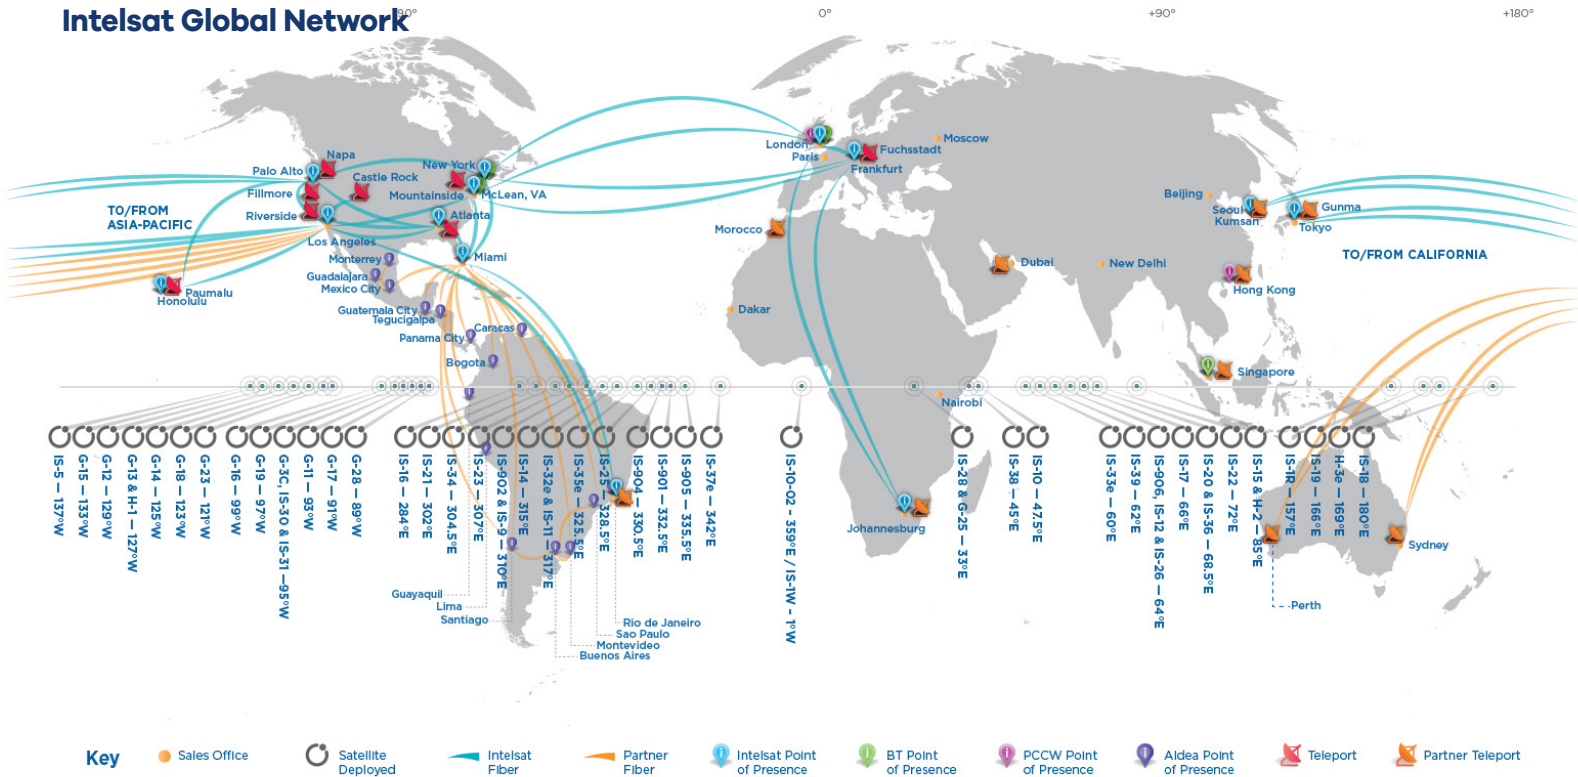

Galaxy 30 at 125°W

The newest addition to Intelsat's North America Galaxy Fleet, the most efficient media distribution system in North America.

Galaxy 30 (G-30) is the first satellite in Intelsat's comprehensive Galaxy fleet refresh plan, a new generation of technology that will provide Intelsat Media customers in North America with high-performance broadcast distribution capabilities. It is critical to Intelsat's U.S. C-band clearing strategy. With additional Ku-band and Ka-band steerable beams, G-30 will also serve some of Intelsat's North American government, mobility and enterprise customers.

Polarization: Linear – Horiz. or Vertical

Downlink Frequency:
10.70 to 11.70 GHz

Typical Edge of Coverage e.i.r.p.:
> 53 dBW

Uplink Frequency:
12.75 to 13.25 GHz and
13.75 to 14.50 GHz

Beam Peak G/T:
Up to 15.0 dB/K

Ka-band Key Parameters

Configurable Capacity:
100 (in equivalent 36 MHz units)
Ka-Ka connectivity

Polarization: Circular – Right or Left Hand

Downlink Frequency:
17.80 to 18.80 GHz and
19.20 to 20.20 GHz

Typical Edge of Coverage e.i.r.p.:
Ka2: > 58.2 dBW
Ka601: > 53.0 dBW

Uplink Frequency:
27.60 to 28.60 GHz and
29.00 to 30.00 GHz

Beam Peak G/T:
Ka2: Up to 20.5 dB/K
Ka601: Up to 20.7 dB/K

About Intelsat

As the foundational architects of satellite technology, Intelsat operates the largest, most advanced satellite fleet and connectivity infrastructure in the world. We apply our unparalleled expertise and global scale to reliably and seamlessly connect people, devices and networks in even the most challenging and remote locations. Transformation happens when businesses, governments and communities build a ubiquitous connected future through Intelsat's next-generation global network and simplified managed services.