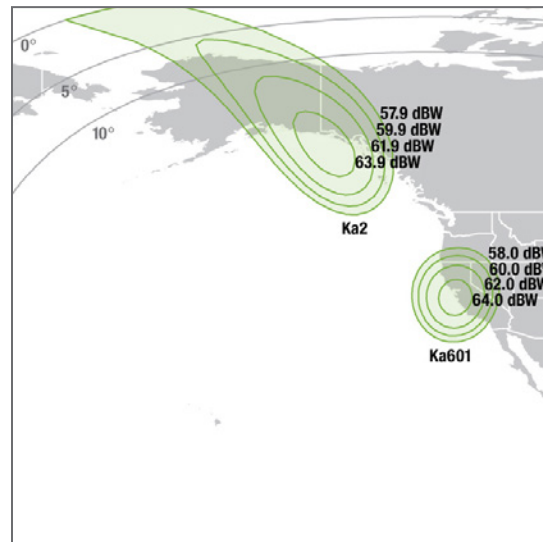

Galaxy 30 at 125°W

The newest addition to Intelsat's North America Galaxy Fleet, the most efficient media distribution system in North America.

Galaxy 30 (G-30) is the first satellite in Intelsat's comprehensive Galaxy fleet refresh plan, a new generation of technology that will provide Intelsat Media customers in North America with high-performance broadcast distribution capabilities. It is critical to Intelsat's U.S. C-band clearing strategy. With additional Ku-band and Ka-band steerable beams, G-30 will also serve some of Intelsat's North American government, mobility and enterprise customers.

C-band North America

C-band Key Parameters

Configurable Capacity:
24 (in equivalent 36 MHz units)

Polarization: Linear – Horiz. or Vertical

Downlink Frequency:
3700 to 4200 MHz

Typical Edge of Coverage e.i.r.p.:
> 36.7 dBW

Uplink Frequency:
5925 to 6425 MHz

Beam Peak G/T:
Up to 6.2 dB/K

Ku-band Steerable Beam

Ka-band Steerable Beams

Ku-band Key Parameters

Configurable Capacity:
35 (in equivalent 36 MHz units)
loop-back or Ku-Ka connectivity

Polarization: Linear – Horiz. or Vertical

Downlink Frequency:
10.70 to 11.70 GHz

Typical Edge of Coverage e.i.r.p.:
> 53 dBW

Uplink Frequency:
12.75 to 13.25 GHz and
13.75 to 14.50 GHz

Beam Peak G/T:
Up to 15.0 dB/K