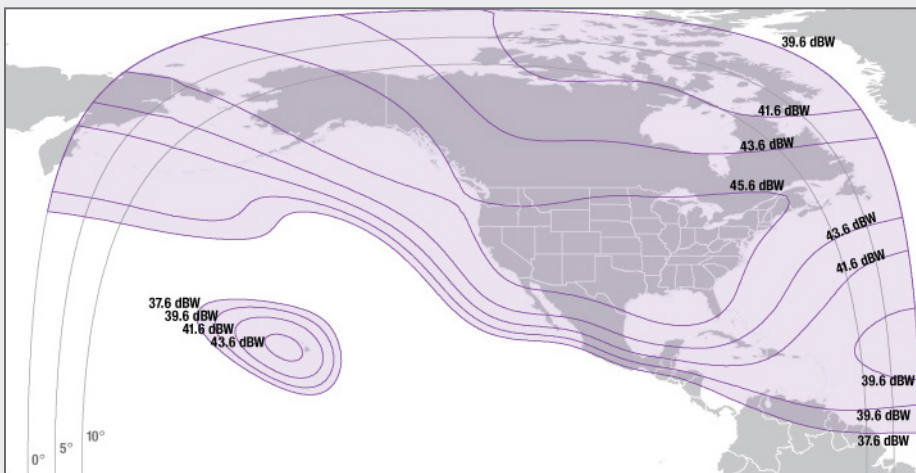

Galaxy 30 at 125°W

The newest addition to Intelsat's North America Galaxy Fleet, the most efficient media distribution system in North America.

Galaxy 30 (G-30) is the first satellite in Intelsat's comprehensive Galaxy fleet refresh plan, a new generation of technology that will provide Intelsat Media customers in North America with high-performance broadcast distribution capabilities. It is critical to Intelsat's U.S. C-band clearing strategy. With additional Ku-band and Ka-band steerable beams, G-30 will also serve some of Intelsat's North American government, mobility and enterprise customers.

C-band North America

C-band Key Parameters

Configurable Capacity:
24 (in equivalent 36 MHz units)

Polarization: Linear – Horiz. or Vertical

Downlink Frequency:
3700 to 4200 MHz

Typical Edge of Coverage e.i.r.p.:
> 36.7 dBW