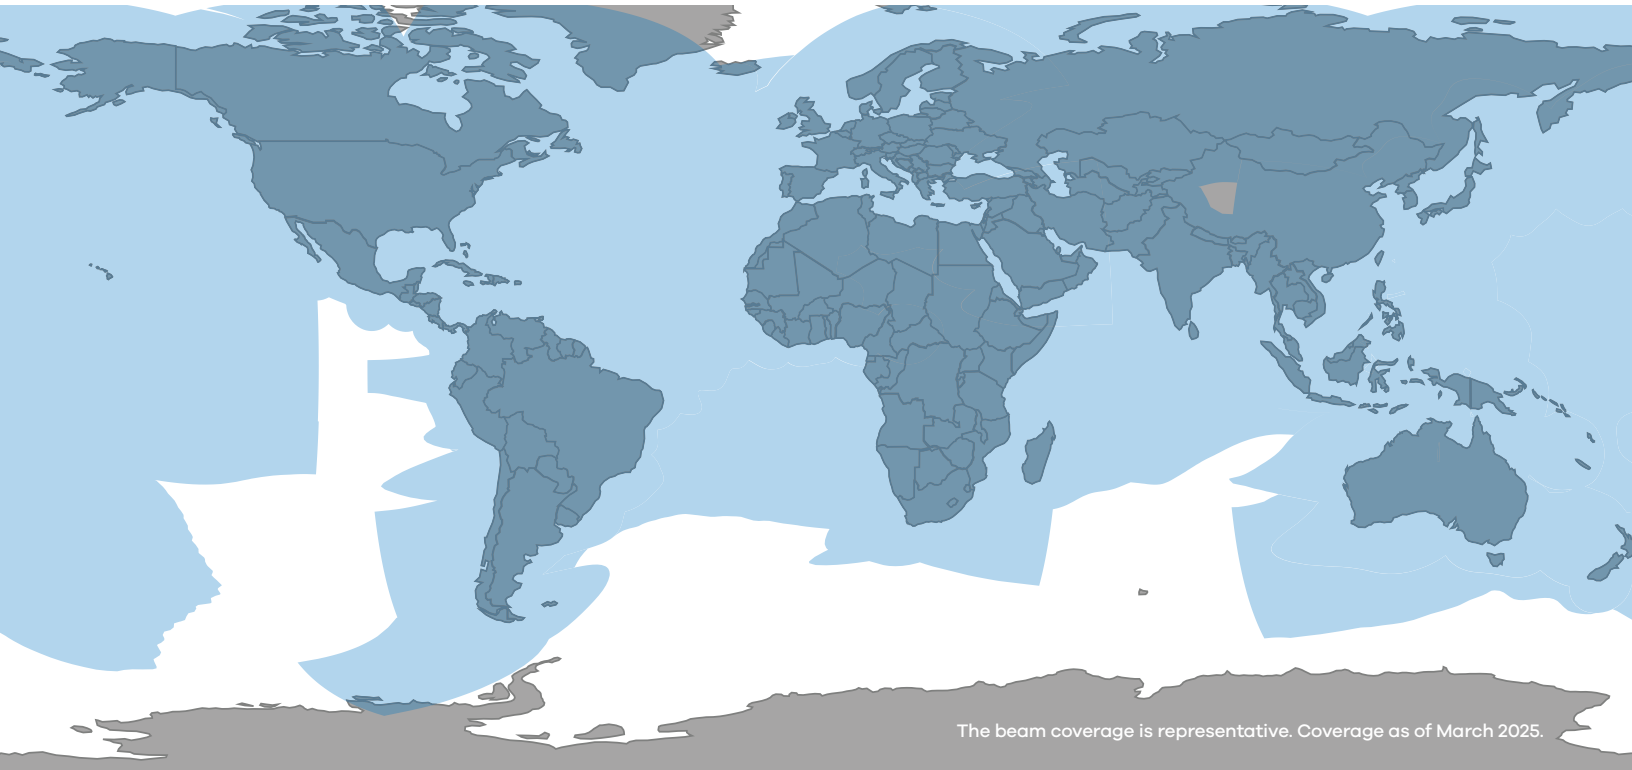

Intelsat Flex Network Coverage

Delight Your Passengers with Intelsat FlexExec

Combined with Satcom Direct's Plane Simple advanced tail mount antenna, FlexExec delivers a seamless, high-speed internet-in-the-sky experience to business jet passengers everywhere they fly. Why fly anywhere without it? Contact us today to equip your aircraft or fleet with inflight connectivity that will delight your customers.